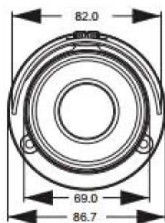

IP-5IR4042

CAMERA	Image Sensor	1 / 3 "CMOS
	Effective Pixels	2688*1520
	Electronic Shutter	1/25s~ 1/100000s
	Min.Illumination	color:0.05lux@F1.2, AGC ON, B/W:0lux with IR
	Lens	3.6mm (optional 6mm/8mm) -FZ : 3.3-12mm
	Lens Angle	horizontal:50° , 80-38° (-FZ)
	Lens Mount	M12 Mount , Φ14 Mount (-FZ)
	WDR	DWDR
	BLC	Yes
	DNR	2D/3D DNR
IMAGE	Video Compression	H.265 MP、 H.264 BL/MP/HP、 MJPEG
	Audio Compression	G.711A/G.711U
	Bit-rate	64Kbps ~ 10Mbps
	Encode Mode	VBR/CBR
	Image Quality	Five Levels under VBR ; Freely adjustable under CBR
	Resolution	4MP (2560x1440), 3MP (2304x1296), 1080P (1920x1080), 720P (1280x720), D1, CIF, 480x240
	Multi-Stream	1~30fps : 4MP / 3MP / 1920x1080 / 720P / D1 / CIF
Image Setting	ROI, Saturation, Brightness, Hue, Contrast, WDR, Sharpness, DNR, ETC.	
PORT	Network	RJ45
	Video output	CVBS(BNC ×1)
	Audio	one-way audio (MIC IN ×1)
	Card Storage	NO
	RS485	NO
	Alarm Input	NO
	Alarm Output	NO
FUNCTIONS	Remote Monitoring	Browser, CMS ,mobile app
	Supported Browsers	IE/Chrome/Firefox/Safari
	Online Connection	10 online users
	Protocol	TCP/IP ,UDP, DHCP,NTP,RTSP,PPPOE,DDNS,SMTP,FTP
	Connection Protocol	ONVIF
	Storage	Network remote storage
	Smart Alarm	Motion Alarm
	Intelligent Analysis	PEA/OSC/AVD
	Day&Night	ICR
	IR Distance	20~30m
	IR LED-count	42 (Φ5 12mil) , -FZ:36 (Φ5 12mil)
	Water-proof	IP66
	OTHERS	Angle Adjustment
Power Supply		DC 12V/PoE
Power Consumption (IR Off)		< 2.5W
Power Consumption (IR On)		< 6W
Working Environment		-20°C ~ 50°C , 10% ~ 90% humidity
Dimension		Φ87mm×219mm
Weight		≈609g