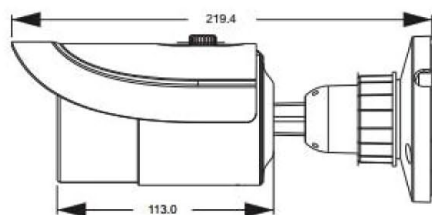

IP-5IR4042

CAMERA	Image Sensor	1 / 3 "CMOS
	Effective Pixels	2688*1520
	Electronic Shutter	1/25s~ 1/100000s
	Min.Illumination	color:0.05lux@F1.2, AGC ON, B/W:0lux with IR
	Lens	3.6mm (optional 6mm/8mm) -FZ : 3.3-12mm
	Lens Angle	horizontal:50° , 80-38° (-FZ)
	Lens Mount	M12 Mount , Φ14 Mount (-FZ)
	WDR	DWDR
	BLC	Yes
	DNR	2D/3D DNR
IMAGE	Video Compression	H.265 MP、 H.264 BL/MP/HP、 MJPEG
	Audio Compression	G.711A/G.711U
	Bit-rate	64Kbps ~ 10Mbps
	Encode Mode	VBR/CBR
	Image Quality	Five Levels under VBR ; Freely adjustable under CBR
	Resolution	4MP (2560x1440), 3MP (2304x1296), 1080P (1920x1080), 720P (1280x720), D1, CIF, 480x240
	Multi-Stream	1~30fps : 4MP / 3MP / 1920x1080 / 720P / D1 / CIF
Image Setting	ROI, Saturation, Brightness, Hue, Contrast, WDR, Sharpness, DNR, ETC.	
PORT	Network	RJ45
	Video output	CVBS(BNC ×1)
	Audio	one-way audio (MIC IN ×1)
	Card Storage	NO
	RS485	NO
	Alarm Input	NO
	Alarm Output	NO
FUNCTIONS	Remote Monitoring	Browser, CMS ,mobile app
	Supported Browsers	IE/Chrome/Firefox/Safari
	Online Connection	10 online users
	Protocol	TCP/IP ,UDP, DHCP,NTP,RTSP,PPPOE,DDNS,SMTP,FTP
	Connection Protocol	ONVIF
	Storage	Network remote storage
	Smart Alarm	Motion Alarm
	Intelligent Analysis	PEA/OSC/AVD
	Day&Night	ICR
	IR Distance	20~30m
	IR LED-count	42 (Φ5 12mil) , -FZ:36 (Φ5 12mil)
	Water-proof	IP66
	OTHERS	Angle Adjustment
Power Supply		DC 12V/PoE
Power Consumption (IR Off)		< 2.5W
Power Consumption (IR On)		< 6W
Working Environment		-20°C ~ 50°C , 10% ~ 90% humidity
Dimension		Φ87mm×219mm
Weight		≈609g